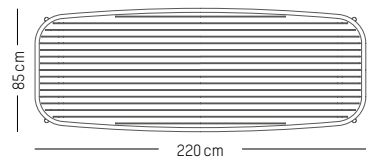

Rectangular table large

-

W: 85 cm | 33.5 inch
L: 220 cm | 86.6 inch
H: 75 cm | 29.5 inch
Weight: 27 kg | 59.5 lb

PACKAGING :

packaging table top
L: 222 cm | 87.4 inch
W: 88 cm | 34.6 inch
H: 5 cm | 2 inch
Weight: 27 kg | 59.5 lb

packaging legs (x2)
L: 19 cm | 7.5 inch
W: 19 cm | 7.5 inch
H: 80 cm | 31.5 inch
Weight: 4 kg | 8.9 lb

Assembly