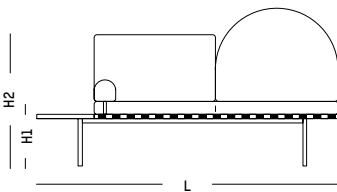

Europe

TECHNICAL SPECIFICATIONS

Removable cushions

Daybed

L: 187 cm | 73.6 inch
W: 71 cm | 28 inch
H: 92 cm | 36.2 inch
H1: 45 cm | 17.7 inch
Weight: 45 kg | 92.2 lb

PACKAGING :

Type: Wood box
L: 170 cm | 66.9 inch
W: 90 cm | 35.4 inch
H: 100 cm | 39.4 inch
Weight: 90 kg | 198 lb