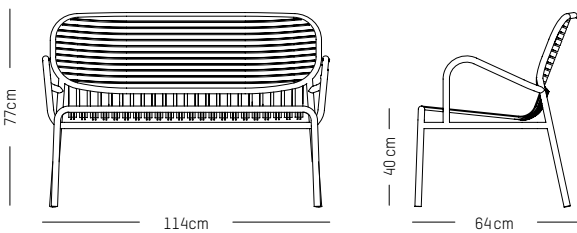

2 seater sofa

-

L: 113,5 cm | 44.5 inch

W: 64 cm | 24.2 inch

H: 78.5 cm | 31 inch (back)

H: 40 cm | 15.7 inch (seat)

Weight: 9 kg | 19.8 lb

PACKAGING :