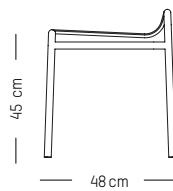

Stool

-

L: 53,3 cm | 21 inch
W: 58 cm | 22.8 inch
H: 53 cm | 20.9 inch
H (seat): 45 cm | 18 inch
Weight: 3 kg | 6.6 lb

PACKAGING :

L: 57 cm | 22.4 inch
W: 61 cm | 24 inch
H: 56 cm | 22 inch
Weight: 5 kg | 11 lb

Stackable

FOR CONTRACT PROJECT WITH MINIMUM QUANTITY

Stools

-

MATERIALS

Aluminium, matte grained Anti UV powder coating for outdoor use

COLOURS

Anthracite grey, Gold, Azur blue, Pastel green, Terracotta, Pearl grey, Ivory, Coral, Saffron

ORIGIN

China