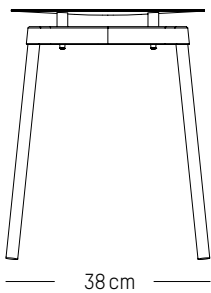

Compliant with EN 581-1 ; EN581-2 for Contract use

45 cm

92 cm

51 cm

Stool

-

L: 38cm | 15 inch
D: 38 cm | 15 inch
H: 45 cm | 18 inch
Weight: 2,6 kg | 5.7 lb

PACKAGING (X2):

L: 40 cm | 16 inch
W: 40 cm | 16 inch
H: 55 cm | 21.6 inch
Weight: 7 kg | 15.4 lb

High stool

-

L: 51cm | 20 inch
D: 51 cm | 20 inch
H: 92 cm | 36 inch
H (seat): 75 cm | 29.5 inch
Weight: 4,5 kg | 9.9 lb

PACKAGING :