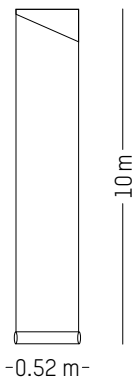

L: 1000 cm | 393.7 inch
W: 52 cm | 20.5 inch
Weight: 1 kg | 2.2 lb

PACKAGING :

Ø: 13,6 cm | 5.3 inch
H: 74 cm | 29.1 inch
Weight: 1.2 kg | 2.6 lb

* While stock last