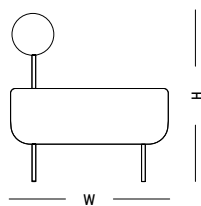

TECHNICAL SPECIFICATIONS

DRY CLEAN

Medium Armchair

L: 68 cm | 26.8 inch
 W: 68 cm | 26.8 inch
 H: 72.5 cm | 28.5 inch
 H1: 40 cm | 15.8 inch
 Weight : 17 kg | 37.5 lb

PACKAGING :

Type: Wood box
 L: 53cm | 20.9 inch
 W: 71cm | 27.9 inch
 H: 43 cm | 16.9 inch
 Weight: 24 kg | 12.6 lb