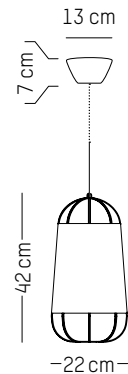

TECHNICAL SPECIFICATIONS

Power

220-240 V 50-60HZ

Power

220-240 V 50-60 HZ

Grillo L

-

Ø: 36 cm | 14.2 inch
D: 10 cm | 3.9 inch
Cable length: 300 cm | 118 inch
Weight: 0,6 kg | 1.3 lb

110-120 V 60 HZ

Small

-

Ø: 22 cm | 8.7 inch
H: 42 cm | 16.5 inch
Weight: 0,4 kg | 0.9 lb
Cable length: 250 cm | 99 inch or
on demand: 1000 cm | 394 inch

PACKAGING :

Type: Carton box
L: 27,5 cm | 10.8 inch
W: 27,5 cm | 10.8 inch
H: 48,5 cm | 19.1 inch
Weight: 1,3 kg | 2.9 lb

Medium

-

Ø: 47 cm | 18.5 inch
H: 60 cm | 23.6 inch
Weight: 0,8 kg | 1.8 lb
Cable length: 250 cm | 99 inch or
on demand: 1000 cm | 394 inch

PACKAGING :

Type: Carton box
L: 52,5 cm | 20.7 inch
W: 52,5 cm | 20.7 inch
H: 66,5 cm | 26.2 inch
Weight: 3,5 kg | 7.7 lb

220-240 V 50-60HZ

Power

220-240 V 50-60 HZ

Diot

-

Ø: 4,2 cm | 1.7 inch
H: 15 cm | 5.1 inch
Cable: 175 cm | 69 in
Weight: 0,5 kg | 1.1 lb

PACKAGING :

L: 49 cm | 19.3 inch
W: 20 cm | 7.9 inch
H: 18 cm | 7.1 inch
Weight: 1,1 kg | 2.4 lb