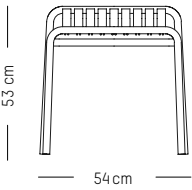

Stool

-

L: 53,3 cm | 21 inch
W: 58 cm | 22.8 inch
H: 53 cm | 20.9 inch
H (seat): 45 cm | 18 inch
Weight: 3 kg | 6.6 lb

PACKAGING :

L: 57 cm | 22.4 inch
W: 61 cm | 24 inch
H: 56 cm | 22 inch
Weight: 5 kg | 11 lb

Stackable

Stools

-

MATERIALS

Aluminium, matte grained Anti UV powder coating for outdoor use

COLORS

Black, White, Yellow, Blue, Burgundy, Blush, Jade green , Glass green

ORIGIN

China