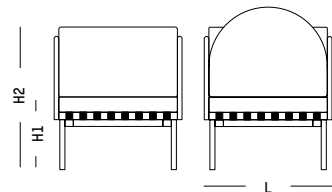

Europe

TECHNICAL SPECIFICATIONS

Removable cushions

Daybed

L: 187 cm | 73.6 inch
W: 71 cm | 28 inch
H: 92 cm | 36.2 inch
H1: 45 cm | 17.7 inch
Weight: 45 kg | 92.2 lb

PACKAGING :

Type: Wood box
L: 170 cm | 66.9 inch
W: 90 cm | 35.4 inch
H: 100 cm | 39.4 inch
Weight: 90 kg | 198 lb