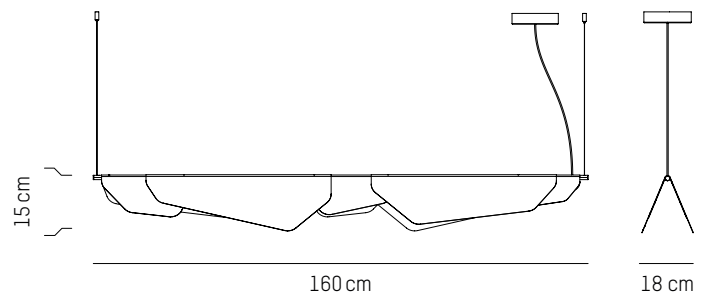

110-120 V 60 HZ

Small

L: 100,5 cm | 39.6 inch

W: 18 cm | 7.1 inch

H: 15 cm | 5.9 inch

Cable length: 200 cm | 79 inch

Weight: 4 kg | 8.8 lb

PACKAGING :

L: 109 cm | 42.9 inch

W: 25 cm | 9.9 inch

H: 30 cm | 11.8 inch

Weight: 4,7 kg | 10.4 lb

* While stock last

Large

L: 160 cm | 63 inch

W: 18 cm | 7.1 inch