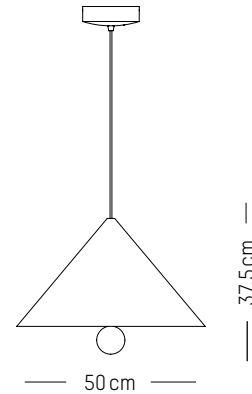

XS

D: 9,3 cm | 4.72 inch
H: 17 cm | 6.7 inch
D (sphere): 0,51 cm | 0.2 inch
Canopy: Ø 15cm | 5.9 inch
Weight: -- kg | -- lb

PACKAGING :

Type: Carton box
L: 19,6 cm | 8 inch
W: 19,6 cm | 8 inch
H: 24,4 cm | 9.7 inch
Weight: -- kg | -- lb

S

D: 16 cm | 6.3 inch
H: 37,5 cm | 15 inch
D (sphere): 0,76 cm | 0.3 inch
Canopy: Ø 15cm | 5.9 inch
Weight: -- kg | -- lb

PACKAGING :

Type: Carton box
L: 22,5 cm | 9 inch
W: 22 cm | 8.6 inch
H: 50 cm | 17 inch
Weight: -- kg | -- lb