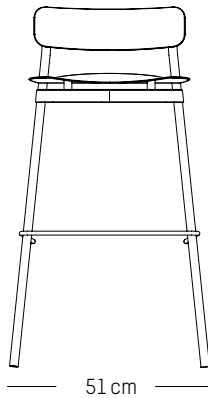

Compliant with EN 581-1 ; EN581-2 for Contract use

45 cm

92 cm

51 cm

Stool

-

L: 38cm | 15 inch
D: 38 cm | 15 inch
H: 45 cm | 18 inch
Weight: 2,6 kg | 5.7 lb

PACKAGING (X2):

L: 40 cm | 16 inch
W: 40 cm | 16 inch
H: 55 cm | 21.6 inch
Weight: 7 kg | 15.4 lb

High stool

-

L: 51cm | 20 inch
D: 51 cm | 20 inch
H: 92 cm | 36 inch
H (seat): 75 cm | 29.5 inch
Weight: 4,5 kg | 9.9 lb

PACKAGING :