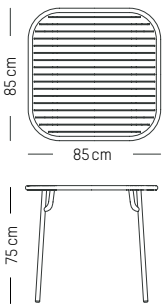

Blush

Jade green

Glass green

Yellow

Square table

L: 85 cm | 33.5 inch
W: 85 cm | 33.5 inch
H: 75 cm | 29.5 inch
Weight: 12 kg | 26.5 lb

PACKAGING :

packaging tabletop
L: 86 cm | 33.9 inch
W: 86 cm | 33.9 inch
H: 5 cm | 2 inch
Weight: 10 kg | 22 lb