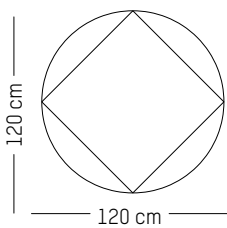

Round Coffee table

-

Ø: 120 cm | 47.2 inch

H: 25 cm | 9.8 inch

Weight: 40 kg | 88.2 lb

PACKAGING :

L: 150 cm | 59 inch

L: 150 cm | 59 inch

H: 40 cm | 15.7 inch

Weight: 50 kg | 110 lb

Assembly