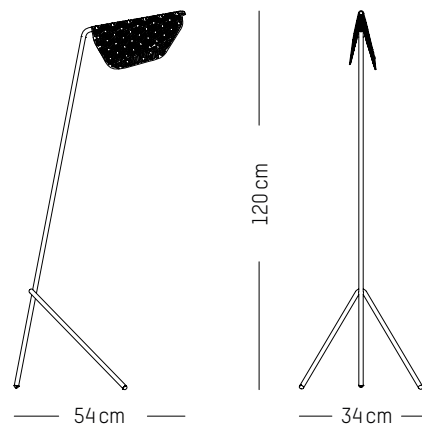

ORIGIN

France

TECHNICAL SPECIFICATIONS

LED output:
324 lumens

US

Power

110-120 V 60 HZ

L: 34 cm | 13.4 inch
D: 20 cm | 7.9 inch
H: 15 cm | 5.9 inch
Weight: 1 kg | 2.2 lb

220-240 V 50-60HZ

Power

220-240 V 50-60 HZ

Power

110-120 V 60 HZ

Table lamp

-

L: 33 cm | 13 inch

W: 21 cm | 8.3 inch

H: 44,5 cm | 17.5 inch

Cable length: 200 cm | 79 inch

Weight: 1,3 kg | 2.9 lb

PACKAGING :

Type: Carton box

L: 46 cm | 18.1 inch

W: 45 cm | 17.7 inch

H: 23 cm | 9.1 inch

Weight: 2,7 kg | 6 lb

Floor lamp

-

L: 54 cm | 21.3 inch

W : 34 cm | 13.4 inch

H : 120 cm | 47.3 inch

Cable length : 200 cm | 79 inch