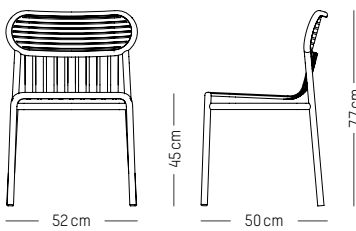

Chair

L: 52 cm | 20.5 inch
W: 50 cm | 19.7 inch
H: 77 cm | 30.3 inch
H1: 45 cm | 17.7 inch
Weight: 3 kg | 6.6 lb

PACKAGING (X2):

L: 60 cm | 23.6 inch
W: 53 cm | 20.9 inch
H: 98 cm | 38.6 inch
Weight: 5 kg | 11 lb

PACKAGING (X4):

L: 60 cm | 23.6 inch
W: 53 cm | 20.9 inch
H: 196 cm | 77.7 inch
Weight: 12 kg | 26.5 lb

FOR CONTRACT PROJECT WITH MINIMUM QUANTITY

Chair

-

MATERIALS

Aluminium, matte grained Anti UV powder coating for outdoor use

COLOURS

Anthracite grey, Gold, Azur blue, Pastel green, Terracotta, Pearl grey, Ivory, Coral, Saffron

ORIGIN

China

TECHNICAL SPECIFICATIONS

Compliant with EN 581-1 ; EN581 -2 for Contract Use