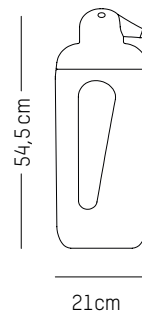

Grand pa ping

-

Ø: 21 cm | 8.3 inch
H: 54,5 cm | 21.3 inch
Weight: 4,5 kg | 9.9 lb

PACKAGING :

L: 30 cm | 11.8 inch
W: 30 cm | 11.8 inch
H: 60 cm | 23.6 inch
Weight: 5.5 kg | 13 lb