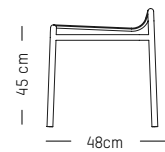

Pearl grey

Ivory

Coral

Saffron

Bench

-

L: 121 cm | 47.7 inch
W: 49 cm | 19.3 inch
H: 77 cm | 30.3 inch (back)
H: 40 cm | 15.7 inch (seat)
Weight: 11 kg | 24.2 lb

PACKAGING :