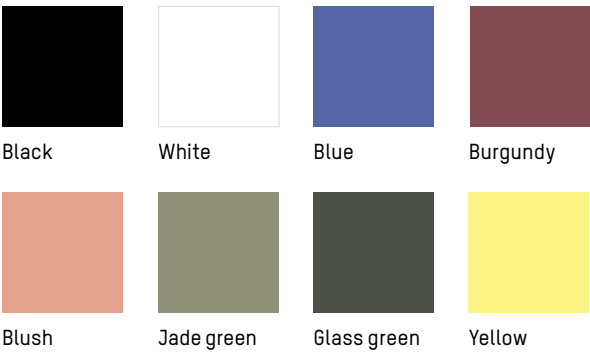

WEEK - END

STUDIO BRICHET ZIEGLER

2019

Bistro tables

-

MATERIALS

Aluminium, matte grained Anti UV powder coating for outdoor use

COLORS

Black, White, Yellow, Blue, Burgundy, Blush, Jade green , Glass green

ORIGIN

China