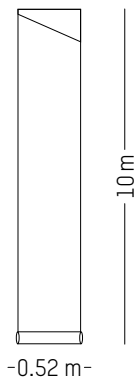

L: 1000 cm | 393.7 inch

W: 52 cm | 20.5 inch

Weight: 1 kg | 2.2 lb

PACKAGING :

Ø: 13,6 cm | 5.3 inch

H: 74 cm | 29.1 inch

Weight: 1.2 kg | 2.6 lb

* While stock last