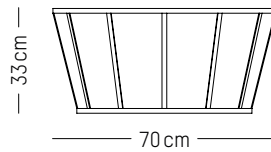

Europe

Stool

-

Ø: 35 cm | 14 inch
H: 44 cm | 17.3 inch
Weight: 4 kg | 8.8 lb

PACKAGING :

Type: Carton box
L: 41,5 cm | 16.3 inch
W: 41 cm | 16.1 inch
H: 52 cm | 20.5 inch
Weight: 5,6 kg | 12.3 lb

Coffee table