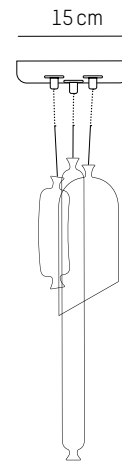

220-240 V 50-60HZ

Power

220-240 V 50-60 HZ

Diot

-

Ø: 4,2 cm | 1.7 inch
H: 15 cm | 5.1 inch
Cable: 175 cm | 69 in
Weight: 0,5 kg | 1.1 lb

PACKAGING :

L: 49 cm | 19.3 inch
W: 20 cm | 7.9 inch
H: 18 cm | 7.1 inch
Weight: 1,1 kg | 2.4 lb

UK

Power

220-240 V 50-60HZ

Power

220-240 V 50-60 HZ

Set of 3 #1

Ø: 15 cm | 5.9 inch
H: 33 cm | 13 inch
Cable length: 175 cm | 69 inch
Weight: 1 kg | 2.2 lb

PACKAGING :

L: 49 cm | 19.3 inch
W: 32 cm | 12.6 inch
H: 12 cm | 4.7 inch
Weight: 1,9 kg | 4.2 lb

Set of 3 #2

Ø: 4,2 cm | 1.7 inch
H: 38 cm | 15 inch
Cable length: 175 cm | 69 inch
Weight: 1,2 kg | 2.7 lb

PACKAGING :

L: 49 cm | 19.3 inch
W: 32 cm | 12.6 inch
H: 12 cm | 4.7 inch
Weight: 1,9 kg | 4.2 lb

Set of 3 #3

Ø: 4,2 cm | 1.7 inch
H: 45 cm | 16.9 inch
Cable length: 175 cm | 69 inch
Weight: 1 kg | 2.2 lb

PACKAGING :