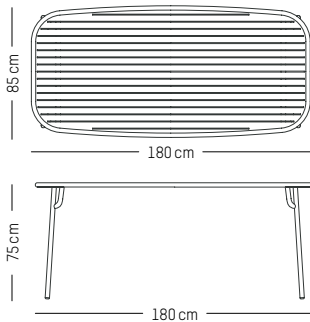

Rectangular table medium

W: 85 cm | 33.5 inch
L: 180 cm | 70.9 inch
H: 75 cm | 29.5 inch
Weight: 22,3 kg | 49.2 lb

PACKAGING :

packaging table top
L: 182 cm | 71.7 inch
W: 88 cm | 34.6 inch
H: 5 cm | 2 inch
Weight: 22 kg | 48.5 lb

packaging legs (x2)
L: 19 cm | 7.5 inch
W: 19 cm | 7.5 inch
H: 80 cm | 31.5 inch
Weight: 4 kg | 8.9 lb

Assembly