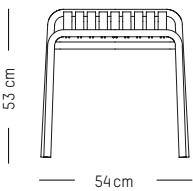

Stool

-

L: 53,3 cm | 21 inch
W: 58 cm | 22.8 inch
H: 53 cm | 20.9 inch
H (seat): 45 cm | 18 inch
Weight: 3 kg | 6.6 lb

PACKAGING :

L: 57 cm | 22.4 inch
W: 61 cm | 24 inch
H: 56 cm | 22 inch
Weight: 5 kg | 11 lb

Stackable

FOR CONTRACT PROJECT WITH MINIMUM QUANTITY

Stools

-

MATERIALS

Aluminium, matte grained Anti UV powder coating for outdoor use

COLOURS

Anthracite grey, Gold, Azur blue, Pastel green, Terracotta, Pearl grey, Ivory, Coral, Saffron

ORIGIN

China