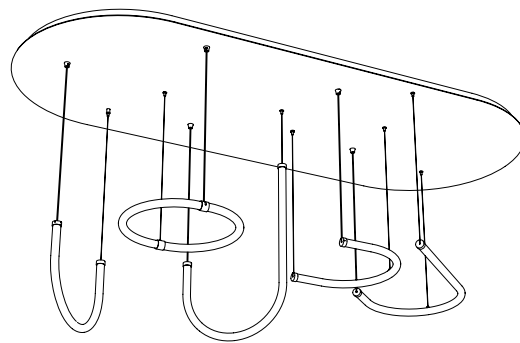

180cm

Quintuple pendant system

-

L: 180 cm | 70.9 inch

W: 73 cm | 29 inch

H: 82 cm | 32.3 inch

Weight: 40 kg | 88.2 lb

PACKAGING :

L: 86,7 cm | 34.1 inch

W: 200 cm | 78.7 inch

H: 83 cm | 32.7 inch

Weight: 50 kg | 110.2 lb