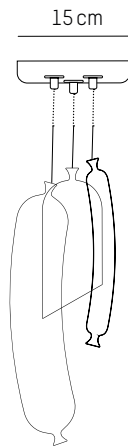

220-240 V 50-60HZ

Power

220-240 V 50-60 HZ

Diot

-

Ø: 4,2 cm | 1.7 inch
H: 15 cm | 5.1 inch
Cable: 175 cm | 69 in
Weight: 0,5 kg | 1.1 lb

PACKAGING :

L: 49 cm | 19.3 inch
W: 20 cm | 7.9 inch
H: 18 cm | 7.1 inch
Weight: 1,1 kg | 2.4 lb

PACKAGING :

L: 49 cm | 19.3 inch
W: 20 cm | 7.9 inch
H: 18 cm | 7.1 inch
Weight: 1,1 kg | 2.4 lb

Toulouse

-

Ø: 4,2 cm | 1.7 inch
H: 30 cm | 11.8 inch
Cable: 175 cm | 69 in
Weight: 0,6 kg | 1.3 lb

PACKAGING :

UK

Power

220-240 V 50-60HZ

Power

220-240 V 50-60 HZ

Set of 3 #1

Ø: 15 cm | 5.9 inch
H: 33 cm | 13 inch
Cable length: 175 cm | 69 inch
Weight: 1 kg | 2.2 lb

PACKAGING :

L: 49 cm | 19.3 inch
W: 32 cm | 12.6 inch
H: 12 cm | 4.7 inch
Weight: 1,9 kg | 4.2 lb

Set of 3 #2

Ø: 4,2 cm | 1.7 inch
H: 38 cm | 15 inch
Cable length: 175 cm | 69 inch
Weight: 1,2 kg | 2.7 lb

PACKAGING :