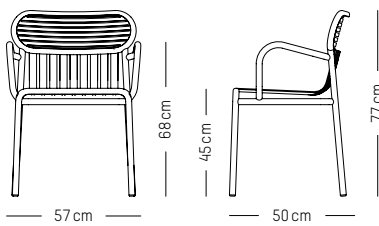

Coral

Saffron

Bridge

-

L: 57 cm | 22.4 inch
W: 50 cm | 19.7 inch
H (back): 77 cm | 30.3 inch
H (seat): 45 cm | 17.7 inch
Weight: 4 kg | 8.8 lb

PACKAGING (X2):

L: 60 cm | 23.6 inch
W: 53 cm | 20.9 inch
H: 98 cm | 38.6 inch
Weight: 11,5 kg | 25.4 lb