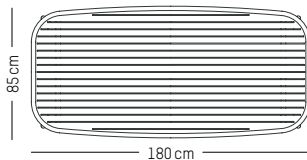

Rectangular table medium

-

W: 85 cm | 33.5 inch
L: 180 cm | 70.9 inch
H: 75 cm | 29.5 inch
Weight: 22,3 kg | 49.2 lb

PACKAGING :

packaging table top
L: 182 cm | 71.7 inch
W: 88 cm | 34.6 inch
H: 5 cm | 2 inch
Weight: 22 kg | 48.5 lb

packaging legs (x2)
L: 19 cm | 7.5 inch
W: 19 cm | 7.5 inch
H: 80 cm | 31.5 inch
Weight: 4 kg | 8.9 lb

Assembly