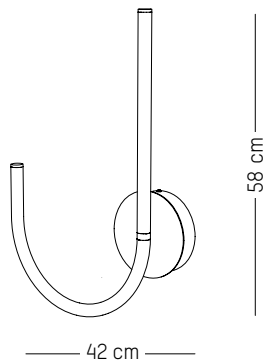

Wall lamp J

L: 42 cm | 16.5 inch
D: 7 cm | 2.8 inch
H: 58 cm | 22.8 inch
Canopy: Ø 15cm | 5.9 inch
Weight: 1,5 kg | 3.3 lb

PACKAGING :

L: 62,5 cm | 24.6 inch
W: 46,7 cm | 18.4 inch
H: 7 cm | 2.8 inch
Weight: 2,5 kg | 5.5 lb

FOR CONTRACT PROJECT WITH MINIMUM QUANTITY

Wall lamps

-

MATERIALS

Smooth powder coated steel, varnished brass, polycarbonate tube

Lighting system: integrated LED

COLOURS

Brass and translucent

ORIGIN

France

TECHNICAL SPECIFICATIONS

LAMP J

LED 12W LED output: 1030 lumens

LAMP U

LED 8.5W LED output: 720 lumens

EUROPE

UK

US

Power

220-240 V 50-60HZ

Power

220-240 V 50-60 HZ

Power

110-120 V 60 HZ