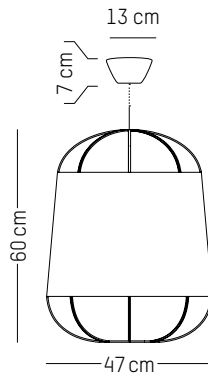

TECHNICAL SPECIFICATIONS

Power

220-240 V 50-60HZ

Power

220-240 V 50-60 HZ

Grillo L

-

Ø: 36 cm | 14.2 inch
D: 10 cm | 3.9 inch
Cable length: 300 cm | 118 inch
Weight: 0,6 kg | 1.3 lb

110-120 V 60 HZ

Small

-

Ø: 22 cm | 8.7 inch
H: 42 cm | 16.5 inch
Weight: 0,4 kg | 0.9 lb
Cable length: 250 cm | 99 inch or
on demand: 1000 cm | 394 inch

PACKAGING :

Type: Carton box
L: 27,5 cm | 10.8 inch
W: 27,5 cm | 10.8 inch
H: 48,5 cm | 19.1 inch
Weight: 1,3 kg | 2.9 lb

Medium

-

Ø: 47 cm | 18.5 inch
H: 60 cm | 23.6 inch
Weight: 0,8 kg | 1.8 lb
Cable length: 250 cm | 99 inch or
on demand: 1000 cm | 394 inch

PACKAGING :

Type: Carton box
L: 52,5 cm | 20.7 inch
W: 52,5 cm | 20.7 inch
H: 66,5 cm | 26.2 inch
Weight: 3,5 kg | 7.7 lb

Large

-

Ø: 75 cm | 30 inch
H: 50 cm | 20 inch
Weight: 1,2 kg | 2.7 lb
Cable length: 250 cm | 99 inch or
on demand: 1000 cm | 394 inch

PACKAGING :

Type: Carton box
L: 81 cm | 31.9 inch
W: 58,1 cm | 31.9 inch
H: 55,5 cm | 21.9 inch
Weight: 6,8 kg | 15 lb