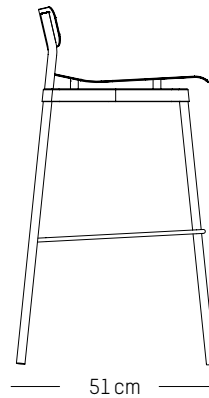

Compliant with EN 581-1 ; EN581-2 for Contract use

45 cm

92 cm

51 cm

Stool

-

L: 38cm | 15 inch
D: 38 cm | 15 inch
H: 45 cm | 18 inch
Weight: 2,6 kg | 5.7 lb

PACKAGING (X2):

L: 40 cm | 16 inch
W: 40 cm | 16 inch
H: 55 cm | 21.6 inch
Weight: 7 kg | 15.4 lb

High stool

-

L: 51cm | 20 inch
D: 51 cm | 20 inch
H: 92 cm | 36 inch
H (seat): 75 cm | 29.5 inch
Weight: 4,5 kg | 9.9 lb

PACKAGING :