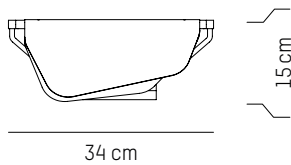

LED output:
324 lumens

EUROPE

UK

Power

220-240 V 50-60HZ

Power

220-240 V 50-60 HZ

L: 34 cm | 13.4 inch
D: 20 cm | 7.9 inch
H: 15 cm | 5.9 inch
Weight: 1 kg | 2.2 lb

ORIGIN

France

TECHNICAL SPECIFICATIONS

LED output:
324 lumens

US

Power

110-120 V 60 HZ

L: 34 cm | 13.4 inch
D: 20 cm | 7.9 inch
H: 15 cm | 5.9 inch
Weight: 1 kg | 2.2 lb