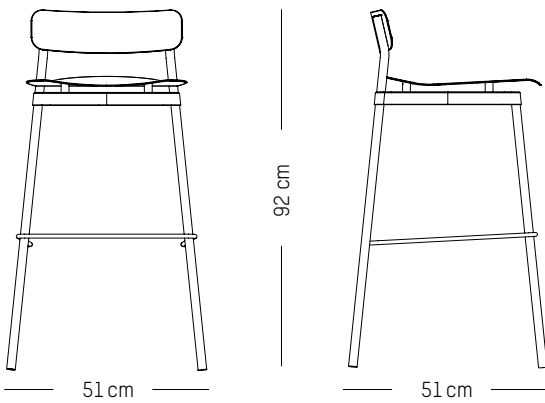

71 cm

40 cm

Lounge armchair

L: 61cm | 24 inch
D: 58 cm | 23 inch
H: 71 cm | 28 inch
H (seat): 40 cm | 16 inch
Weight: 7,9 kg | 17.4 lb

PACKAGING :

L: 64 cm | 25.2 inch
W: 59 cm | 23.2 inch
H: 71 cm | 28 inch
Weight: 11 kg | 24.3 lb

High stool

-

L: 51cm | 20 inch
D: 51 cm | 20 inch
H: 92 cm | 36 inch
H (seat): 75 cm | 29.5 inch
Weight: 6 kg | 13.2 lb

PACKAGING :

L: 53 cm | 20.87 inch
W: 53 cm | 20.87 inch
H: 93 cm | 36. inch
Weight: 10 kg | 22 lb