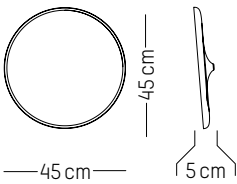

Small

-

Ø: 45 cm | 17.7 inch

D: 5 cm | 2 inch

Weight: 3.5 kg | 7.7 lb

PACKAGING :

Type: Carton box

L: 52 cm | 20.5 inch

W: 52 cm | 20.5 inch

H: 11 cm | 4.3 inch

Weight: 3 kg | 6.6 lb

Large

-

Ø: 60 cm | 26.6 inch

D: 5 cm | 2 inch

Weight: 7 kg | 15.4 lb

PACKAGING :

Type: Carton box

L: 68 cm | 26.7 inch

W: 68 cm | 26.7 inch

H: 11 cm | 4.3 inch

Weight: 8,8 kg | 19.4 lb

Extra large

-

Ø: 110 cm | 43.3 inch

D: 5,5 cm | 2.2 inch

Weight: 23 kg | 50.7 lb

PACKAGING :

Type: Carton box

L: 118 cm | 46.5 inch

W: 118 cm | 46.5 inch

H: 9,5 cm | 3.7 inch

Weight: 28 kg | 11 lb