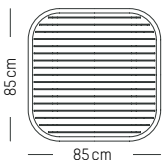

Ivory

Coral

Saffron

Square table

-

L: 85 cm | 33.5 inch
W: 85 cm | 33.5 inch
H: 75 cm | 29.5 inch
Weight: 12 kg | 26.5 lb

PACKAGING :

packaging tabletop
L: 86 cm | 33.9 inch
W: 86 cm | 33.9 inch
H: 5 cm | 2 inch
Weight: 10 kg | 22 lb