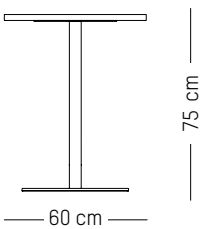

Square bistro small

L: 60 cm | 23.6 inch
W: 60 cm | 23.6 inch
H: 75 cm | 29.5 inch
Weight: 21,7 kg | 47.9 lb

PACKAGING :

L: 80 cm | 31,5 inch
L: 65 cm | 25,6 inch
H: 7 cm | 2.8 inch
Weight: 23 kg | 51 lb

Assembly

FOR CONTRACT PROJECT WITH MINIMUM QUANTITY

Bistro tables

-

MATERIALS

Wooden top with marquetry/inlay of natural & black walnut veneers; Legs in steel with matte grained powder coating

COLOURS

Black and natural wooden top
Leg: black, coral, blue, mint green

ORIGIN

Europe