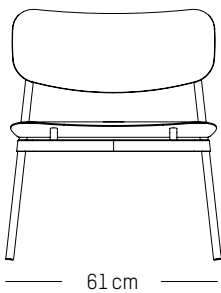

W: 52 cm | 20.5 inch

H: 11 cm | 4.3 inch

Weight: 3 kg | 6.6 lb

Large

-

Ø: 60 cm | 26.6 inch

D: 5 cm | 2 inch

Weight: 7 kg | 15.4 lb

Compliant with EN 581-1 ; EN581-2 for Contract use

71 cm

40 cm

Lounge armchair

-

L: 61cm | 24 inch

D: 58 cm | 23 inch

H: 71 cm | 28 inch