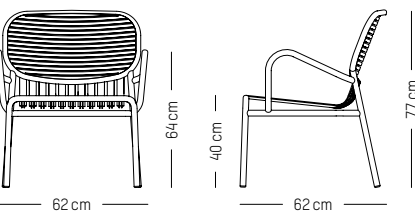

WEEK - END

STUDIO BRICHET ZIEGLER

2017

FOR CONTRACT PROJECT WITH MINIMUM QUANTITY

Armchair

MATERIALS

Aluminium, matte grained Anti UV powder coating for outdoor use

COLOURS

Anthracite grey, Gold, Azur blue, Pastel green, Terracotta, Pearl grey, Ivory, Coral, Saffron

ORIGIN

China

TECHNICAL SPECIFICATIONS

Compliant with EN 581-1 ; EN581 -2 for Contract Use

Armchair

L: 66 cm | 26 inch
L: 62 cm | 24.4 inch
H (back): 77 cm | 30.3 inch
H (seat): 40 cm | 15.7 inch
H (armrests): 62 cm | 24.4 inch
Weight: 5kg | 11 lb

PACKAGING :

L: 70 cm | 27.6 inch
W: 70 cm | 27.6 inch
H: 83 cm | 32.7 inch
Weight : 6kg | 13 lb

Stackable