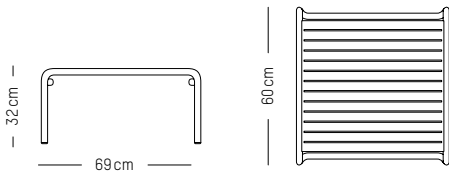

Coffee table

W: 60 cm | 23.6 inch
L: 69 cm | 27.2 inch
H: 32 cm | 12.6 inch
Weight: 4 kg | 8.8 lb

PACKAGING :

L: 72 cm | 28.3 inch
W: 72 cm | 28.3 inch
H: 35 cm | 13.8 inch
Weight : 5 kg | 11 lb

Long coffee table