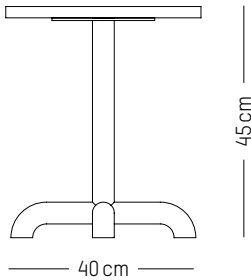

COLORS

Grey-brown, Red-brown

ORIGIN

Europe

Ø: 40 cm | 15.7 inch

H: 45 cm | 17.7 inch

Weight: 5 kg | 11 lb

PACKAGING :