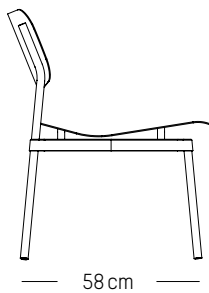

L: 40 cm | 16 inch
W: 40 cm | 16 inch
H: 55 cm | 21.6 inch
Weight: 7 kg | 15.4 lb

High stool

-

L: 51cm | 20 inch
D: 51 cm | 20 inch
H: 92 cm | 36 inch
H (seat): 75 cm | 29.5 inch
Weight: 4,5 kg | 9.9 lb

PACKAGING :

71 cm

40 cm

Lounge armchair

L: 61cm | 24 inch
D: 58 cm | 23 inch
H: 71 cm | 28 inch
H (seat): 40 cm | 16 inch
Weight: 7,9 kg | 17.4 lb

PACKAGING :

L: 64 cm | 25.2 inch
W: 59 cm | 23.2 inch
H: 71 cm | 28 inch
Weight: 11 kg | 24.3 lb