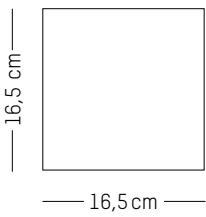

L: 16,5 cm | 7 inch
W: 16,5cm | 7 inch
Weight: 0.5 kg | 1.1 lb

* While stock last