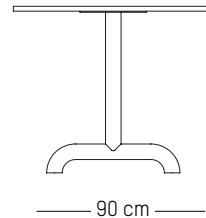

UNIFY

ANNE HARVALA

2020

Dining table

-

MATERIALS

Wooden top with matte lacquered oak veneer
Leg structure : Steel with matte grained powder coating

COLORS

Grey-brown, Red-brown, Blush

ORIGIN

Europe

73 cm

73 cm

Round dining table

-

Ø: 120 cm | 47.2 inch
H: 73 cm | 29 inch
Weight: 33 kg | 72.5 lb

PACKAGING :

- Carton box 1
L: 122 cm | 48 inch
W: 122 cm | 48 inch
H: 30 cm | 11.8 inch
Weight: 20 cm | 44 inch

- Carton box 2
L: 60 cm | 23.6 inch
W: 60 cm | 23.6 inch
H: 25 cm | 9.8 inch
Weight: 18 kg | 39.7 lb

Assembly

Rectangular dining table

-

L: 200 cm | 79 inch
W: 90 cm | 35 inch
H: 73 cm | 29 inch
Weight: 46 kg | 102 lb

PACKAGING :

- Carton box 1
L: 202 cm | 79 inch
W: 92 cm | 36 inch
H: 5 cm | 2 inch
Weight: 30 kg | 66.1 lb

- Carton box 2
L: 180 cm | 71 inch
W: 62 cm | 24 inch
H: 16 cm | 6.3 inch
Weight: 22 kg | 48.5 lb

Assembly