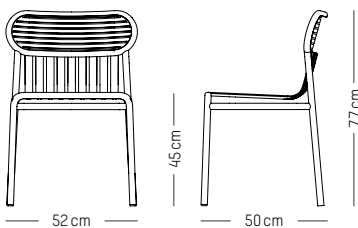

Chair

-

L: 52 cm | 20.5 inch
W: 50 cm | 19.7 inch
H: 77 cm | 30.3 inch
H1: 45 cm | 17.7 inch
Weight: 3 kg | 6.6 lb

PACKAGING (X2):

L: 60 cm | 23.6 inch
W: 53 cm | 20.9 inch
H: 98 cm | 38.6 inch
Weight: 8 kg | 17.7 lb

Stackable