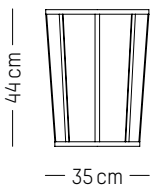

Stool

-

Ø: 35 cm | 14 inch
H: 44 cm | 17.3 inch
Weight: 4 kg | 8.8 lb

PACKAGING :

Type: Carton box
L: 41,5 cm | 16.3 inch
W: 41 cm | 16.1 inch
H: 52 cm | 20.5 inch
Weight: 5,6 kg | 12.3 lb