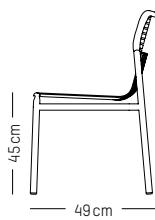

Pearl grey

Ivory

Coral

Saffron

Bench

-

L: 121 cm | 47.7 inch
W: 49 cm | 19.3 inch
H: 77 cm | 30.3 inch (back)
H: 40 cm | 15.7 inch (seat)
Weight: 11 kg | 24.2 lb

PACKAGING :