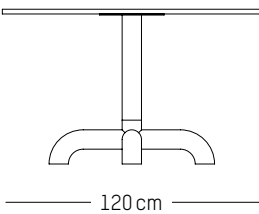

ORIGIN

Europe

73 cm

73 cm

Round dining table

-

Ø: 120 cm | 47.2 inch
H: 73 cm | 29 inch
Weight: 33 kg | 72.5 lb

PACKAGING :