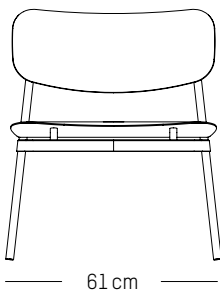

L: 40 cm | 16 inch
W: 40 cm | 16 inch
H: 55 cm | 21.6 inch
Weight: 7 kg | 15.4 lb

High stool

-

L: 51cm | 20 inch
D: 51 cm | 20 inch
H: 92 cm | 36 inch
H (seat): 75 cm | 29.5 inch
Weight: 4,5 kg | 9.9 lb

PACKAGING :

71 cm

40 cm

Lounge armchair

L: 61cm | 24 inch
D: 58 cm | 23 inch
H: 71 cm | 28 inch
H (seat): 40 cm | 16 inch
Weight: 7,9 kg | 17.4 lb

PACKAGING :

L: 64 cm | 25.2 inch
W: 59 cm | 23.2 inch
H: 71 cm | 28 inch
Weight: 11 kg | 24.3 lb