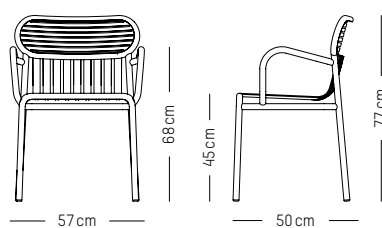

L: 60 cm | 23.6 inch
W: 53 cm | 20.9 inch
H: 98 cm | 38.6 inch
Weight: 8 kg | 17.7 lb

Stackable

Bridge

-

L: 57 cm | 22.4 inch
W: 50 cm | 19.7 inch
H: 77 cm | 30.3 inch
H1: 45 cm | 17.7 inch
Weight: 4 kg | 8.8 lb