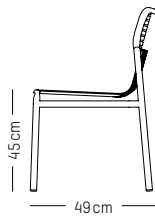

Benches

-

MATERIALS

Aluminium, matte grained Anti UV powder coating for outdoor use

COLORS

Black, White, Yellow, Blue, Burgundy, Blush, Jade green , Glass green

ORIGIN

China