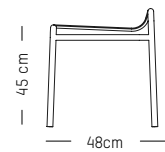

TECHNICAL SPECIFICATIONS

Compliant with EN 581-1 ; EN581 -2 for Contract Use

Bench

-

L: 121 cm | 47.7 inch
W: 49 cm | 19.3 inch
H: 77 cm | 30.3 inch (back)
H: 40 cm | 15.7 inch (seat)
Weight: 11 kg | 24.2 lb

PACKAGING :

L: 130 cm | 51.2 inch
W: 55 cm | 21.6 inch
H: 83 cm | 32.7 inch
Weight: 14 kg | 30.9 lb

Stackable

Bench without back

-

L: 156 cm | 61.4 inch
W: 50 cm | 19.7 inch
H: 45 cm | 15.8 inch (seat)
Weight: 8 kg | 17.6 lb

PACKAGING :

L: 160 cm | 63 inch
W: 55 cm | 21.6 inch
H: 83 cm | 32.7 inch
Weight: 11 kg | 24.3 lb

Stackable