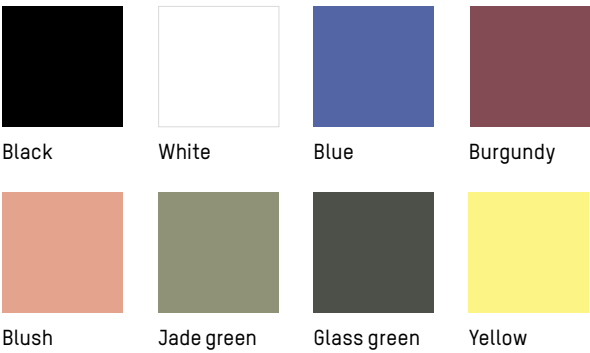

WEEK - END

STUDIO BRICHET ZIEGLER

2017 & 2019

Coffee tables

-

MATERIALS

Aluminium, matte grained Anti UV powder coating for outdoor use

COLORS

Black, White, Yellow, Blue, Burgundy, Blush, Jade green , Glass green

ORIGIN

China