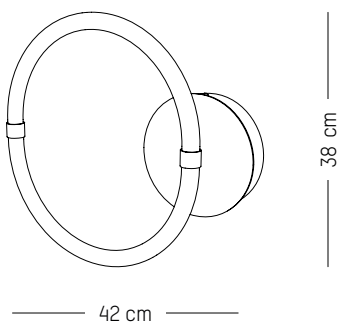

ORIGIN

France

TECHNICAL SPECIFICATIONS

LED output:
324 lumens

US

Power

110-120 V 60 HZ

L: 34 cm | 13.4 inch
D: 20 cm | 7.9 inch
H: 15 cm | 5.9 inch
Weight: 1 kg | 2.2 lb

PACKAGING :

L: 86,7 cm | 34.1 inch

W: 115 cm | 45.3 inch

H: 58 cm | 26.8 inch

Weight: 17 kg | 37.5 lb

180cm

Quintuple pendant system

-

Wall Lamp 0

-

L: 42 cm | 16.5 inch

D: 7 cm | 2.8 inch

H: 38 cm | 14.9 inch

Weight: 1,4 kg | 3.1 lb

PACKAGING :

L: 46,7 cm | 18.4 inch