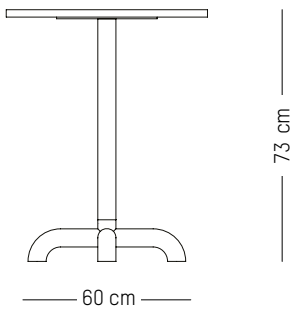

TECHNICAL SPECIFICATIONS

Adjustable feet

Round bistro table

-

Ø: 60 cm | 23.6 inch
H: 73 cm | 29 inch
Weight: 11 kg | 24.2 lb

PACKAGING :

L: 62 cm | 24.4 inch
W: 62 cm | 23.6 inch
H: 20 cm | 7.8 inch
Weight: 13 kg | 28.7 lb