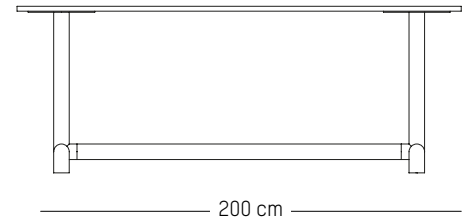

ORIGIN

Europe

73 cm

73 cm

Round dining table

-

Ø: 120 cm | 47.2 inch
H: 73 cm | 29 inch
Weight: 33 kg | 72.5 lb

PACKAGING :