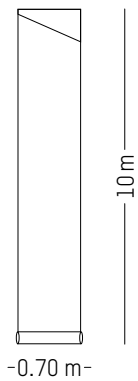

L: 1000 cm | 393.7 inch
W: 70 cm | 27.6 inch
Weight: 1 kg | 2.2 lb

PACKAGING :

Ø: 13,6 cm | 5.3 inch
H: 74 cm | 29.1 inch
Weight: 1.2 kg | 2.6 lb

* While stock last