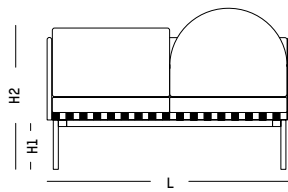

Europe

TECHNICAL SPECIFICATIONS

Removable cushions

Daybed

L: 187 cm | 73.6 inch
W: 71 cm | 28 inch
H: 92 cm | 36.2 inch
H1: 45 cm | 17.7 inch
Weight: 45 kg | 92.2 lb

PACKAGING :

Type: Wood box
L: 170 cm | 66.9 inch
W: 90 cm | 35.4 inch
H: 100 cm | 39.4 inch
Weight: 90 kg | 198 lb