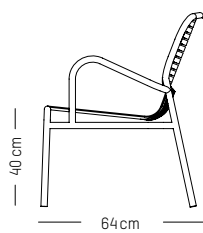

2 seater sofa

-

L: 113,5 cm | 44.5 inch

W: 64 cm | 24.2 inch

H: 78.5 cm | 31 inch (back)

H: 40 cm | 15.7 inch (seat)

Weight: 9 kg | 19.8 lb

PACKAGING :

L: 70 cm | 27.6 inch

W: 120 cm | 47.2 inch

H: 83 cm | 32.7 inch

Weight: 12 kg | 26.5 lb

Stackable

FOR CONTRACT PROJECT WITH MINIMUM QUANTITY

Sofa

-

MATERIALS

Aluminium, matte grained Anti UV powder coating for outdoor use

COLOURS

Anthracite grey, Gold, Azur blue, Pastel green, Terracotta, Pearl grey, Ivory, Coral, Saffron

ORIGIN

China

TECHNICAL SPECIFICATIONS

Compliant with EN 581-1 ; EN581 -2 for Contract Use