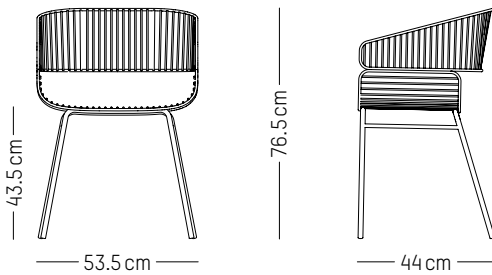

-

Ø: 80 cm | 31.5 inch

H: 75 cm | 29.5 inch

Weight: 22,4 kg | 49.4 lb

PACKAGING :

L: 80 cm | 31,5 inch

L: 85 cm | 33,5 inch

H: 7 cm | 2.8 inch

Europe

L: 53,5 cm | 21 inch
D: 44 cm | 17.3 inch
H: 76,5 cm | 30.1 inch
H (seat): 43,5 cm | 17.1 inch
Weight: 8 kg | 17.6 lb

PACKAGING :

L: 80 cm | 31.5 inch
W: 60 cm | 23.6 inch
H: 52 cm | 20.5 inch
Weight: 9,8 kg | 21.6 lb