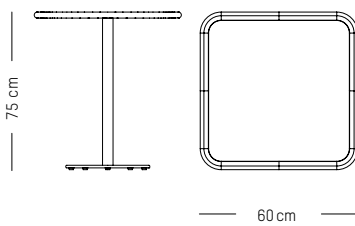

Square bistro table

-

L: 60 cm | 27.5 inch
W: 60cm | 27.5 inch
H: 75 cm | 29.5 inch
Weight: 11 kg | 24.2 lb

PACKAGING :

L: 72 cm | 28.3 inch
W: 72 cm | 28.3 inch
H: 78 cm | 30.7 inch
Weight: 14 kg | 30.9 lb

Assembly