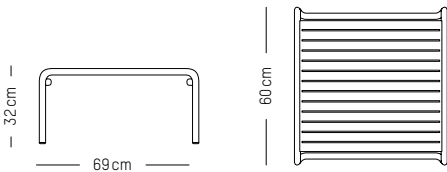

Coffee table

-

W: 60 cm | 23.6 inch
L: 69 cm | 27.2 inch
H: 32 cm | 12.6 inch
Weight: 4 kg | 8.8 lb

PACKAGING :

L: 72 cm | 28.3 inch
W: 72 cm | 28.3 inch
H: 35 cm | 13.8 inch
Weight : 5 kg | 11 lb