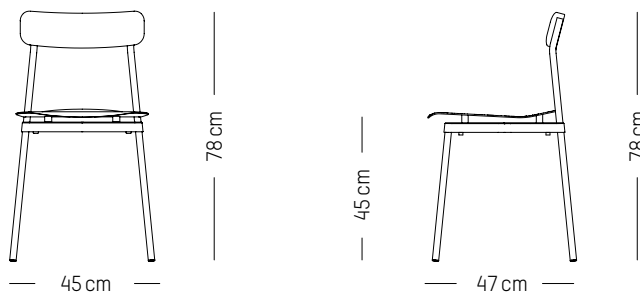

Chair

-

L: 45 cm | 18.5 inch

D: 47 cm | 18.5 inch

H: 78 cm | 30.7 inch

H (seat): 45 cm | 18.5 inch

Weight: 3,3 kg | 7.3 lb

PACKAGING (X2) :

L: 49 cm | 19.3 inch

W: 49 cm | 19.3 inch

H: 79 cm | 31.1 inch

Weight: 9,6 kg | 21.2 lb