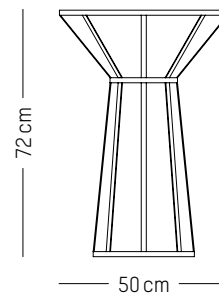

Europe

Stool

-

Ø: 35 cm | 14 inch
H: 44 cm | 17.3 inch
Weight: 4 kg | 8.8 lb

PACKAGING :

Type: Carton box
L: 41,5 cm | 16.3 inch
W: 41 cm | 16.1 inch
H: 52 cm | 20.5 inch
Weight: 5,6 kg | 12.3 lb

Coffee table

-

Ø: 70 cm | 27.6 inch
H: 33 cm | 13 inch
Weight: 12 kg | 2.2 lb

PACKAGING :

Type: Carton box
L: 76 cm | 29.9 inch
W: 74,5 cm | 29.3 inch
H: 40 cm | 15.8 inch
Weight: 15,3 kg | 33.7 lb

Bistro table

-

Ø: 50 cm | 28.4 inch
H: 72 cm | 19.7 inch
Weight: 7 kg | 15.4 lb