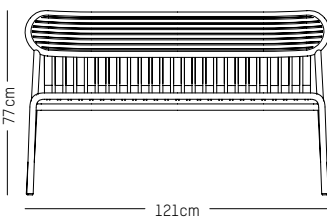

Pearl grey

Ivory

Coral

Saffron

Bench

-

L: 121 cm | 47.7 inch
W: 49 cm | 19.3 inch
H: 77 cm | 30.3 inch (back)
H: 40 cm | 15.7 inch (seat)
Weight: 11 kg | 24.2 lb

PACKAGING :