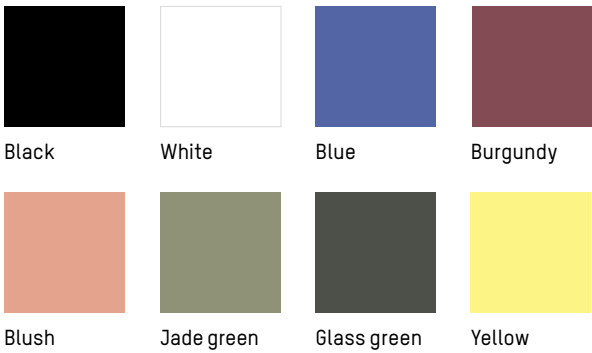

WEEK - END

STUDIO BRICHET ZIEGLER

2019

High tables

MATERIALS

Aluminium, matte grained Anti UV powder coating for outdoor use

COLORS

Black, White, Yellow, Blue, Burgundy, Blush, Jade green , Glass green

ORIGIN

China