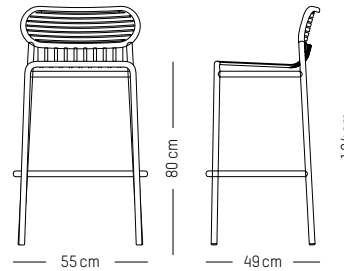

Bar stool

-

L: 49 cm | 19.3 inch
W: 55 cm | 19.3 inch
H: 104cm | 50.9 inch
H (seat): 80 cm | 32 inch
Weight: 5,6 kg | 12.3 lb

PACKAGING :

L: 53 cm | 20.9 inch
W: 58 cm | 22.8 inch
H: 110 cm | 43.3 inch
Weight: 8 kg | 17.7 lb