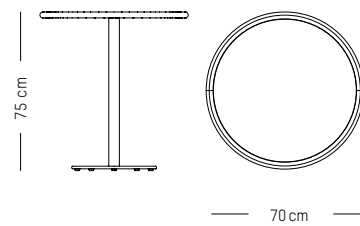

PACKAGING :

L: 72 cm | 28.3 inch
W: 72 cm | 28.3 inch
H: 78 cm | 30.7 inch
Weight: 14 kg | 30.9 lb

Assembly

Round bistro table

-

Ø: 70 cm | 23.6 inch
L: 70 cm | 23.6 inch
H: 75 cm | 29.5 inch
Weight: 10 kg | 22 lb