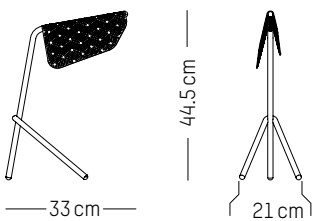

220-240 V 50-60HZ

Power

220-240 V 50-60 HZ

Power

110-120 V 60 HZ

Table lamp

-

L: 33 cm | 13 inch

W: 21 cm | 8.3 inch

H: 44,5 cm | 17.5 inch

Cable length: 200 cm | 79 inch

Weight: 1,3 kg | 2.9 lb

PACKAGING :

Type: Carton box

L: 46 cm | 18.1 inch

W: 45 cm | 17.7 inch

H: 23 cm | 9.1 inch

Weight: 2,7 kg | 6 lb

Floor lamp

-

L: 54 cm | 21.3 inch

W : 34 cm | 13.4 inch

H : 120 cm | 47.3 inch

Cable length : 200 cm | 79 inch