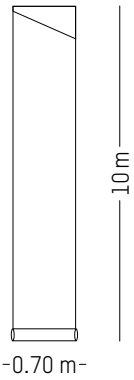

L: 1000 cm | 393.7 inch
W: 70 cm | 27.6 inch
Weight: 1 kg | 2.2 lb

PACKAGING :

Ø: 13,6 cm | 5.3 inch
H: 74 cm | 29.1 inch
Weight: 1.2 kg | 2.6 lb