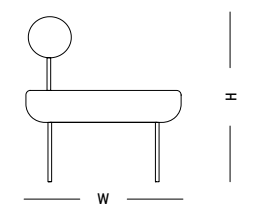

TECHNICAL SPECIFICATIONS

DRY CLEAN

Medium Armchair

L: 68 cm | 26.8 inch
 W: 68 cm | 26.8 inch
 H: 72.5 cm | 28.5 inch
 H1: 40 cm | 15.8 inch
 Weight : 17 kg | 37.5 lb

PACKAGING :

Type: Wood box
 L: 53cm | 20.9 inch
 W: 71cm | 27.9 inch
 H: 43 cm | 16.9 inch
 Weight: 24 kg | 12.6 lb