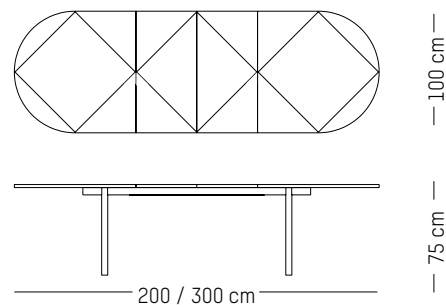

ORIGIN

Europe

TECHNICAL SPECIFICATIONS

Round

-

Ø: 120 cm | 47.2 inch
H: 75 cm | 29.5 inch
Weight: 32 kg | 70.5 lb

PACKAGING :

L: 150 cm | 59 inch
L: 150 cm | 59 inch
H: 15 cm | 6 inch
Weight: 55 kg | 121.3 lb