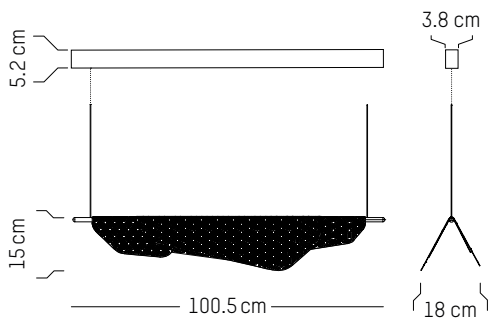

Power

220-240 V 50-60 HZ

Small

L: 100,5 cm | 39.6 inch
W: 18 cm | 7.1 inch
H: 15 cm | 5.9 inch
Cable length: 200 cm | 79 inch
Weight: 4 kg | 8.8 lb

PACKAGING :

L: 109 cm | 42.9 inch
W: 25 cm | 9.9 inch
H: 30 cm | 11.8 inch
Weight: 4,7 kg | 10.4 lb