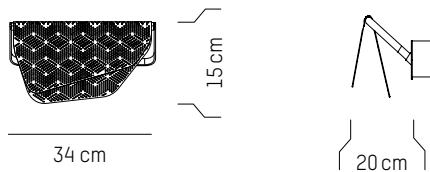

LED output:
324 lumens

EUROPE

UK

Power

220-240 V 50-60HZ

Power

220-240 V 50-60 HZ

L: 34 cm | 13.4 inch
D: 20 cm | 7.9 inch
H: 15 cm | 5.9 inch
Weight: 1 kg | 2.2 lb