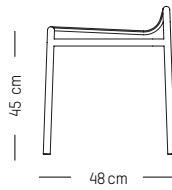

Stool

-

L: 53,3 cm | 21 inch
W: 58 cm | 22.8 inch
H: 53 cm | 20.9 inch
H (seat): 45 cm | 18 inch
Weight: 3 kg | 6.6 lb

PACKAGING :

L: 57 cm | 22.4 inch
W: 61 cm | 24 inch
H: 56 cm | 22 inch
Weight: 5 kg | 11 lb

Stackable

Stools

-

MATERIALS

Aluminium, matte grained Anti UV powder coating for outdoor use

COLORS

Black, White, Yellow, Blue, Burgundy, Blush, Jade green , Glass green

ORIGIN

China