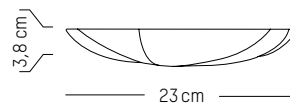

Soup plate (by 6)

-

Ø: 23 cm | 9.1 inch
H: 3,8 cm | 1.5 inch
Weight: 0,6 kg | 1.3 lb

PACKAGING :

L: 28,5 cm | 11.2 inch
W: 28,5 cm | 11.2 inch
H: 11 cm | 4.3 inch
Weight: 3,7 kg | 8.2 lb