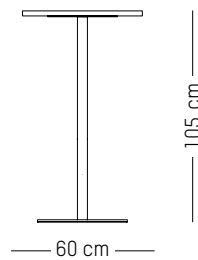

Square high

-

L: 60 cm | 23.6 inch
W: 60 cm | 23.6 inch
H: 105 cm | 41.34 inch
Weight: 22,5 kg | 49.6 lb

PACKAGING :

L: 110 cm | 43,3 inch
L: 65 cm | 25,6 inch
H: 7 cm | 2.8 inch
Weight: 24 kg | 53 lb

Assembly