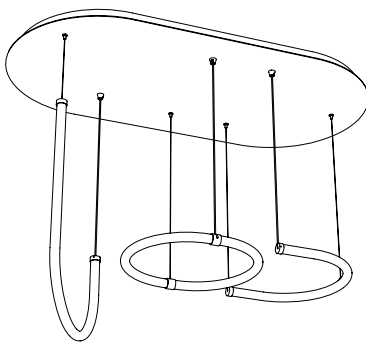

16

105cm

Triple pendant system

-

L: 105 cm | 41.3 inch

W: 53 cm | 21 inch

H: 82 cm | 33 inch

Weight: 15 kg | 33 lb