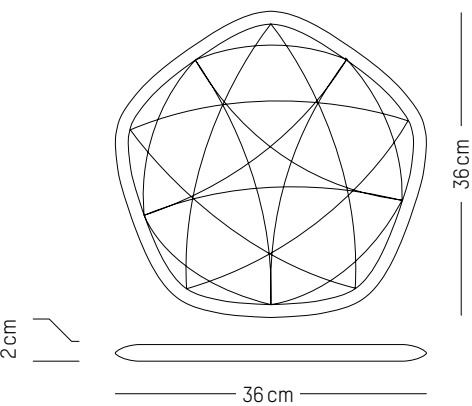

L: 36 cm | 14.2 inch
W: 36 cm | 14.2 inch
H: 2 cm | 0.8 inch
Weight: 1,3 kg | 2.9lb

PACKAGING :

L: 39 cm | 15.4 inch
W: 2,5 cm | 9.8 inch
H: 39 cm | 15.4 inch
Weight: 1,6 kg | 3.5 lb

* While stock last