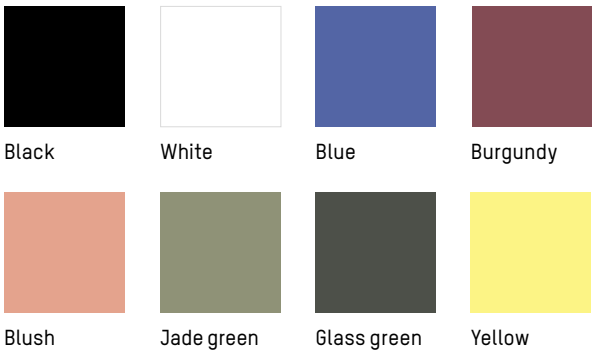

WEEK - END

STUDIO BRICHET ZIEGLER

2019

Black

White

Blue

Burgundy

Blush

Jade green

Glass green

Yellow

Trolley

-

MATERIALS

Aluminium, matte grained Anti UV powder coating for outdoor use

COLORS

Black, White, Yellow, Blue, Burgundy, Blush, Jade green , Glass green

ORIGIN

China