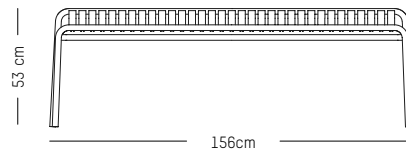

Pearl grey

Ivory

Coral

Saffron

Bench

-

L: 121 cm | 47.7 inch
W: 49 cm | 19.3 inch
H: 77 cm | 30.3 inch (back)
H: 40 cm | 15.7 inch (seat)
Weight: 11 kg | 24.2 lb

PACKAGING :