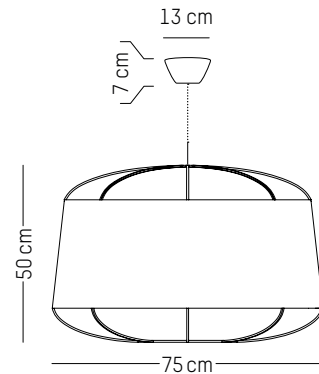

TECHNICAL SPECIFICATIONS

Power

220-240 V 50-60HZ

Power

220-240 V 50-60 HZ

Grillo L

-

Ø: 36 cm | 14.2 inch
D: 10 cm | 3.9 inch
Cable length: 300 cm | 118 inch
Weight: 0,6 kg | 1.3 lb

110-120 V 60 HZ

Small

-

Ø: 22 cm | 8.7 inch
H: 42 cm | 16.5 inch
Weight: 0,4 kg | 0.9 lb
Cable length: 250 cm | 99 inch or
on demand: 1000 cm | 394 inch

PACKAGING :

Type: Carton box
L: 27,5 cm | 10.8 inch
W: 27,5 cm | 10.8 inch
H: 48,5 cm | 19.1 inch
Weight: 1,3 kg | 2.9 lb

Medium

-

Ø: 47 cm | 18.5 inch
H: 60 cm | 23.6 inch
Weight: 0,8 kg | 1.8 lb
Cable length: 250 cm | 99 inch or
on demand: 1000 cm | 394 inch

PACKAGING :

Type: Carton box
L: 52,5 cm | 20.7 inch
W: 52,5 cm | 20.7 inch
H: 66,5 cm | 26.2 inch
Weight: 3,5 kg | 7.7 lb