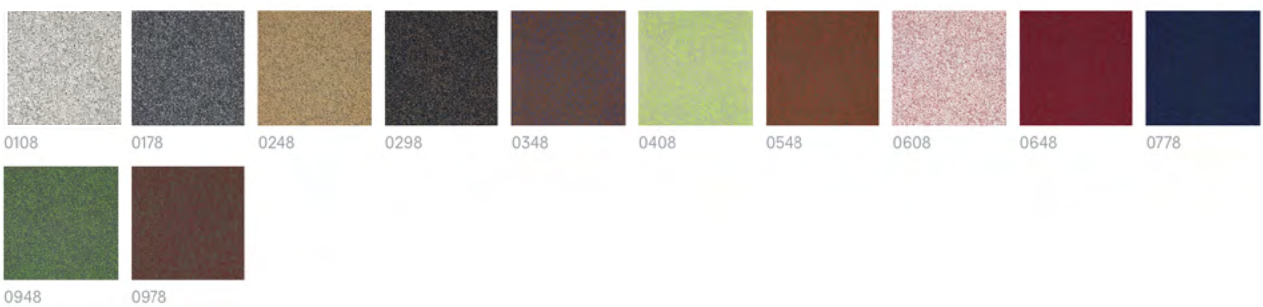

C. KVADRAT GALAXY

MATERIAL: Polyester.
DURABILITY: 50 000 turns
LIGHTFASTNESS: 6
FIRE STANDARDS: EN 1021-1/2 / M1 / M2 / BS 5852 Crib 5 / Call 117

AVAILABLE FOR :

GRID   HOFF   NUBILO