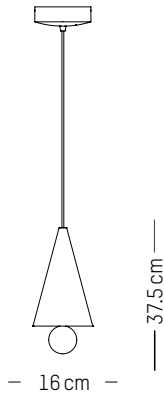

XS

D: 9,3 cm | 4.72 inch
H: 17 cm | 6.7 inch
D (sphere): 0,51 cm | 0.2 inch
Canopy: Ø 15cm | 5.9 inch
Weight: -- kg | -- lb

PACKAGING :

Type: Carton box
L: 19,6 cm | 8 inch
W: 19,6 cm | 8 inch
H: 24,4 cm | 9.7 inch
Weight: -- kg | -- lb

S

D: 16 cm | 6.3 inch
H: 37,5 cm | 15 inch
D (sphere): 0,76 cm | 0.3 inch
Canopy: Ø 15cm | 5.9 inch
Weight: -- kg | -- lb

PACKAGING :

Type: Carton box
L: 22,5 cm | 9 inch
W: 22 cm | 8.6 inch
H: 50 cm | 17 inch
Weight: -- kg | -- lb