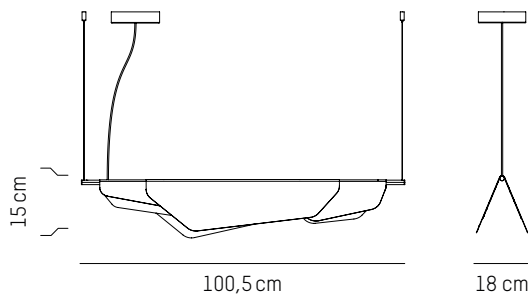

Power

220-240 V 50-60 HZ

Small

L: 100,5 cm | 39.6 inch
W: 18 cm | 7.1 inch
H: 15 cm | 5.9 inch
Cable length: 200 cm | 79 inch
Weight: 4 kg | 8.8 lb

PACKAGING :

L: 109 cm | 42.9 inch
W: 25 cm | 9.9 inch
H: 30 cm | 11.8 inch
Weight: 4,7 kg | 10.4 lb

110-120 V 60 HZ

Small

L: 100,5 cm | 39.6 inch

W: 18 cm | 7.1 inch

H: 15 cm | 5.9 inch

Cable length: 200 cm | 79 inch

Weight: 4 kg | 8.8 lb

PACKAGING :

L: 109 cm | 42.9 inch

W: 25 cm | 9.9 inch

H: 30 cm | 11.8 inch

Weight: 4,7 kg | 10.4 lb

* While stock last

Large

L: 160 cm | 63 inch

W: 18 cm | 7.1 inch