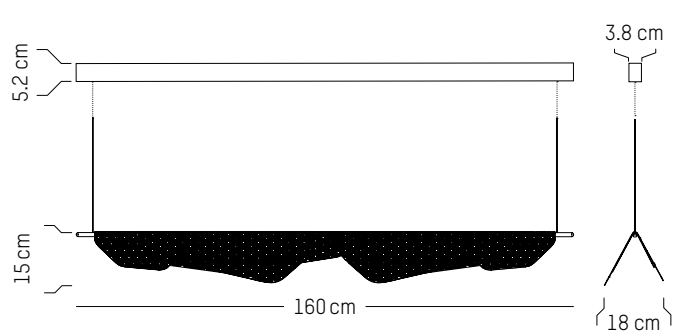

Power

220-240 V 50-60 HZ

Small

L: 100,5 cm | 39.6 inch
W: 18 cm | 7.1 inch
H: 15 cm | 5.9 inch
Cable length: 200 cm | 79 inch
Weight: 4 kg | 8.8 lb

PACKAGING :

L: 109 cm | 42.9 inch
W: 25 cm | 9.9 inch
H: 30 cm | 11.8 inch
Weight: 4,7 kg | 10.4 lb

* While stock last

Large

L: 160 cm | 63 inch
W: 18 cm | 7.1 inch
H: 15 cm | 5.9 inch
Cable length: 200 cm | 79 inch
Weight: 6 kg | 13.2 lb

PACKAGING :

L: 167 cm | 65.7 inch
W: 25 cm | 9.9 inch
H: 30 cm | 11.8 inch
Weight: 7 kg | 15.4 lb