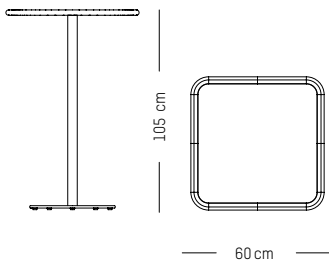

WEEK - END

STUDIO BRICHET ZIEGLER

2019

High table square

L: 60 cm | 27.5 inch
W: 60cm | 27.5 inch
H: 105 cm | 41.3 inch
Weight: 13 kg | 29 lb

PACKAGING :

L: 72 cm | 28.3 inch
W: 72 cm | 28.3 inch
H: 108 cm | 42.5 inch
Weight: 15 kg | 33 lb

Assembly

FOR CONTRACT PROJECT WITH MINIMUM QUANTITY

High tables

-

MATERIALS

Aluminium, matte grained Anti UV powder coating for outdoor use

COLOURS

Anthracite grey, Gold, Azur blue, Pastel green, Terracotta, Pearl grey, Ivory , Coral, Saffron