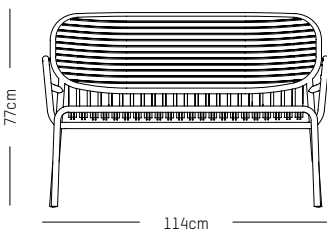

2 seater sofa

-

L: 113,5 cm | 44.5 inch

W: 64 cm | 24.2 inch

H: 78.5 cm | 31 inch (back)

H: 40 cm | 15.7 inch (seat)

Weight: 9 kg | 19.8 lb

PACKAGING :

L: 70 cm | 27.6 inch

W: 120 cm | 47.2 inch

H: 83 cm | 32.7 inch

Weight: 12 kg | 26.5 lb

Stackable

FOR CONTRACT PROJECT WITH MINIMUM QUANTITY

Sofa

-

MATERIALS

Aluminium, matte grained Anti UV powder coating for outdoor use

COLOURS

Anthracite grey, Gold, Azur blue, Pastel green, Terracotta, Pearl grey, Ivory, Coral, Saffron

ORIGIN

China

TECHNICAL SPECIFICATIONS

Compliant with EN 581-1 ; EN581 -2 for Contract Use