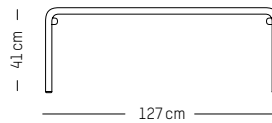

Coffee table

W: 60 cm | 23.6 inch
L: 69 cm | 27.2 inch
H: 32 cm | 12.6 inch
Weight: 4 kg | 8.8 lb

PACKAGING :

L: 72 cm | 28.3 inch
W: 72 cm | 28.3 inch
H: 35 cm | 13.8 inch
Weight : 5 kg | 11 lb

Long coffee table