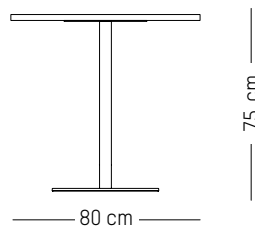

ORIGIN

Europe

TECHNICAL SPECIFICATIONS

Square bistro large

-

L: 80 cm | 31.5 inch
W: 80 cm | 31.5 inch
H: 75 cm | 29.5 inch
Weight: 25,2 kg | 55.6 lb

PACKAGING :

L: 80 cm | 31,5 inch
L: 85 cm | 33,5 inch
H: 7 cm | 2.8 inch
Weight: 27 kg | 60 lb