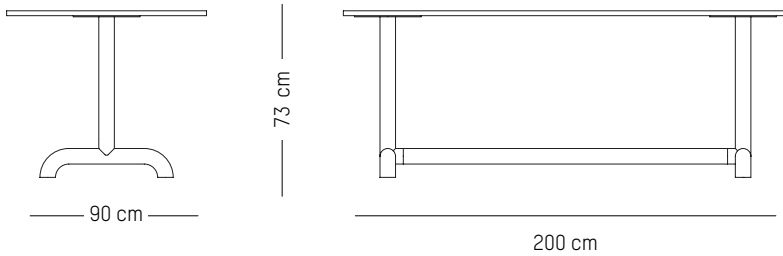

Rectangular dining table

-

L: 200 cm | 79 inch
W: 90 cm | 35 inch
H: 73 cm | 29 inch
Weight: 46 kg | 102 lb

PACKAGING :

- Carton box 1
L: 202 cm | 79.53 inch
W: 92 cm | 36.22 inch
H: 5 cm | 2 inch
Weight: 30 kg | 66.1 lb

- Carton box 2
L: 80 cm | 31.5 inch
W: 62 cm | 24.41 inch
H: 16 cm | 6.30 inch
Weight: 22kg | 48.5 lb

Assembly