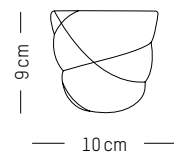

Mug (by 6)

-

Ø : 10 cm | 4 inch
H: 9 cm | 3.6 inch
Weight : 0,4 kg | 0.9 lb

PACKAGING :

L: 22 cm | 8.7 inch
W: 22 cm | 8.7 inch
H: 10 cm | 3.9 inch
Weight: 1,5 kg | 3.3 lb

* While stock last