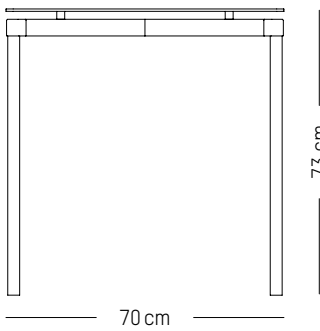

L: 40 cm | 16 inch
W: 40 cm | 16 inch
H: 55 cm | 21.6 inch
Weight: 7 kg | 15.4 lb

High stool

-

L: 51cm | 20 inch
D: 51 cm | 20 inch
H: 92 cm | 36 inch
H (seat): 75 cm | 29.5 inch
Weight: 4,5 kg | 9.9 lb

PACKAGING :

China

TECHNICAL SPECIFICATIONS

Square table

-

L: 70cm | 28 inch

D: 70 cm | 28 inch

H: 73 cm | 29 inch

Weight: 14,5 kg | 32 lb